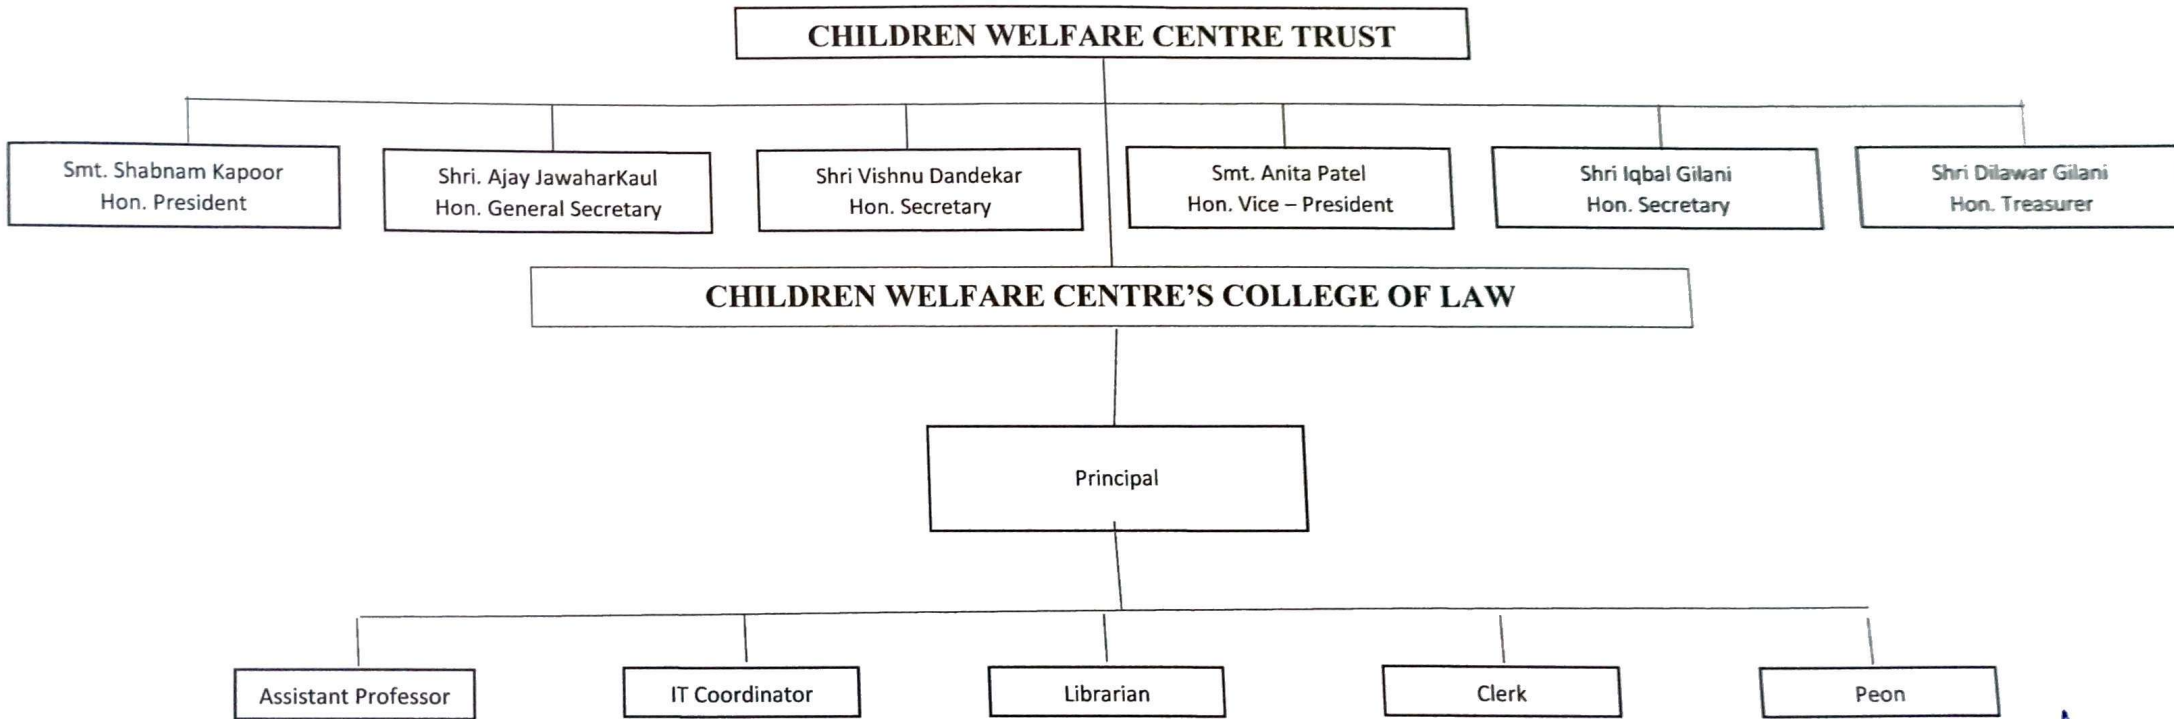

# CHILDREN WELFARE CENTRE'S COLLEGE OF LAW

Valnai Village, Marve Road, OrlemBavadi Stop, Malad (W), Mumbai – 400064

**Dr. ANANT N. KALSE**  
I/C PRINCIPAL  
CHILDREN WELFARE CENTRE  
COLLEGE OF LAW  
Marve Road, Malad (W),  
Mumbai - 400 064